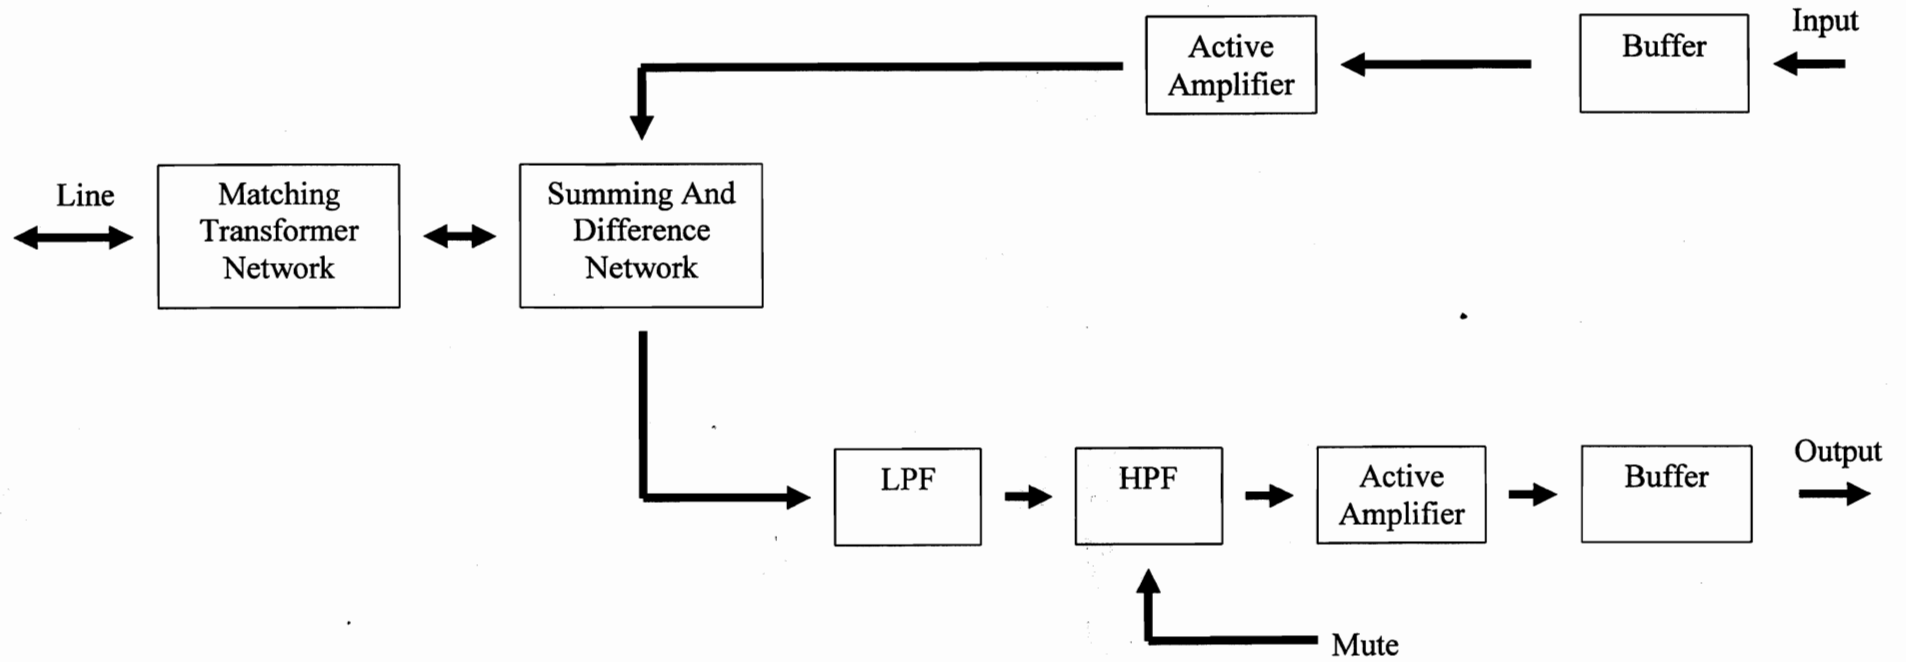

Diagram Line Telephone Hybrid